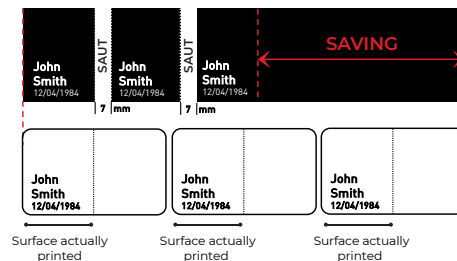

STANDARD MONOCHROME RIBBONS

Cost-Effective Solution

The Evolis High Trust® standard monochrome ribbons are specifically engineered to provide optimal printing quality. Available in Black, Blue, Red, Green, White, Metallic Gold and Metallic Silver, they are used to print a single color on cards.

ADVANTAGES

Monochrome ribbons are very cost effective for personalizing pre-printed cards or for issuing single-color cards. Thanks to the ribbon saver feature, available with continuous ribbons, you significantly increase the number of cards to be printed with one single ribbon. Indeed, the surface used on the ribbon corresponds to the real printed surface plus a 7 mm (0.27") jump, and not the surface of a whole card.